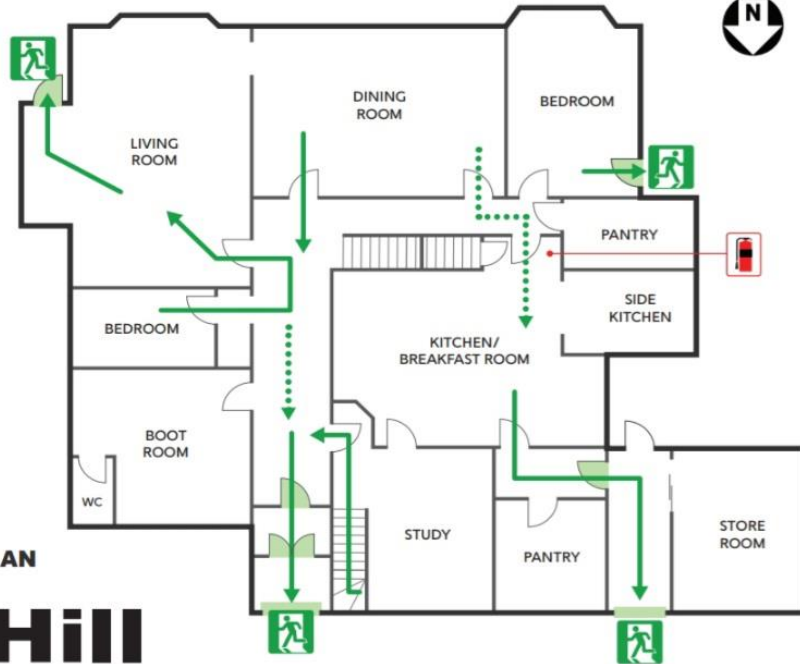

Clift Hill
Longtown,
CA6 5TR

LEGEND

- Primary EXIT Route
- Secondary EXIT Route
- FIRE Extinguisher
- Emergency EXIT

GROUND FLOOR PLAN

Clift Hill

CALL 999 IN CASE OF FIRE AND EMERGENCY

Prepared by: customevacuationdiagram.com

ISSUED: October 2023 VALIDITY: October 2028

Clift Hill
Longtown,
CA6 5TR

LEGEND

- Primary EXIT Route
- Secondary EXIT Route
- FIRE Extinguisher
- Emergency EXIT

SECOND FLOOR PLAN

Clift Hill

CALL 999 IN CASE OF FIRE AND EMERGENCY