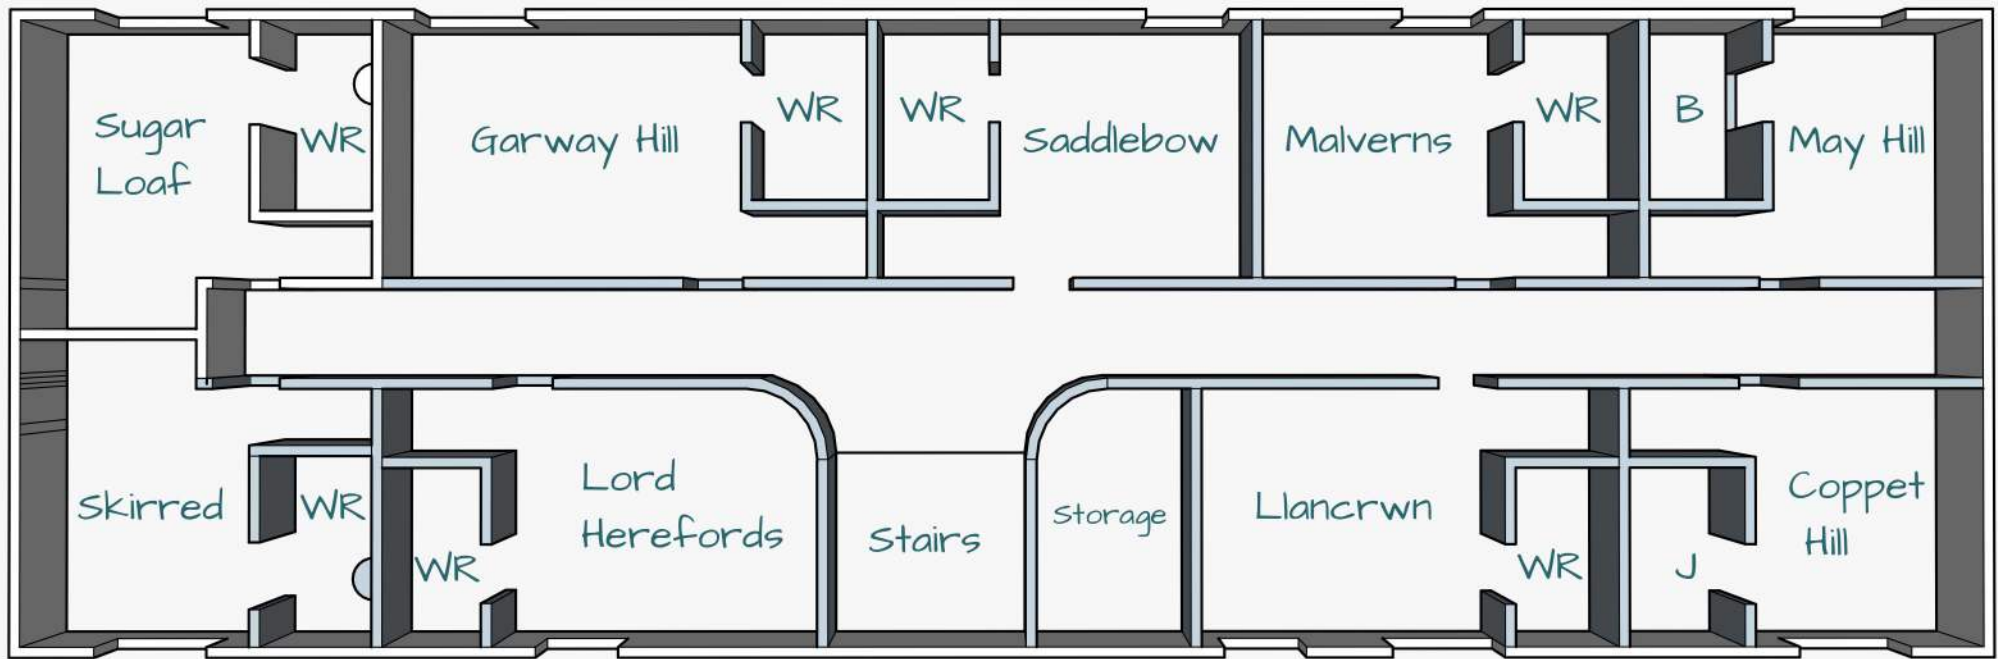

# Tre-Vern Downstairs

D = Door to the outside

WR = Wet Room

E = En-suite, Loo & Sink Only

\*Cats Back Hill bedroom designed for children with adults sized bunk beds - sleeps 2

# Tre-Vern Upstairs

J = Bathroom with Japanese bath & Shower over

B = Bathroom with bath & Shower over

WR = Wet Rooms