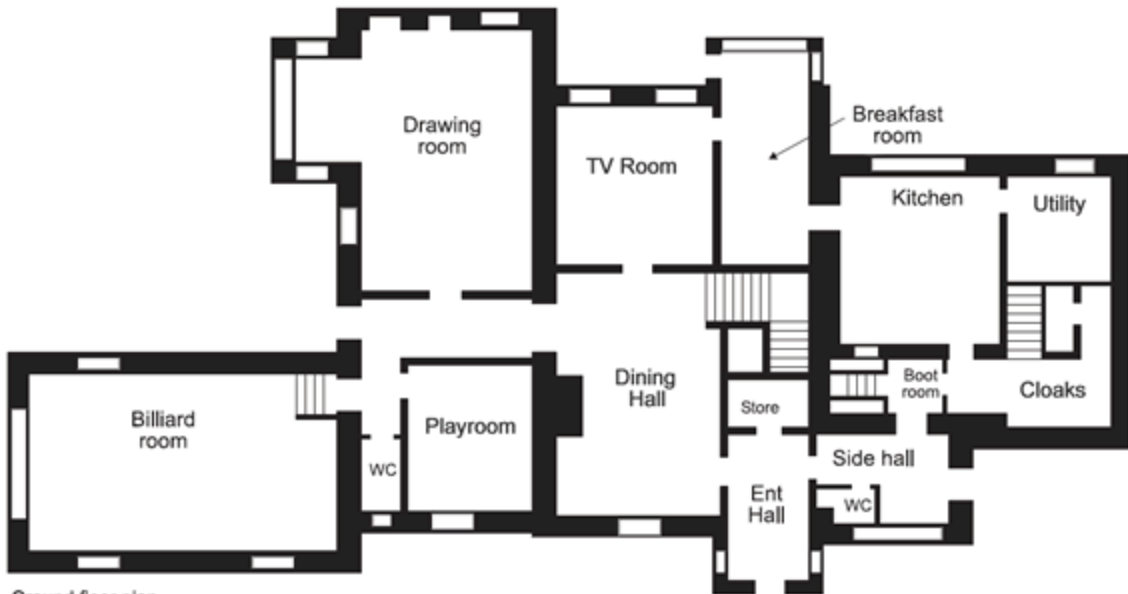

# Ormidale

Gross internal area (approx):

748 sq m (8050 sq ft)

For identification only - Not to scale

Cad Unlimited ©

Ground floor plan

# Ormidale

For identification only - Not to scale  
Cad Unlimited ©

First floor plan