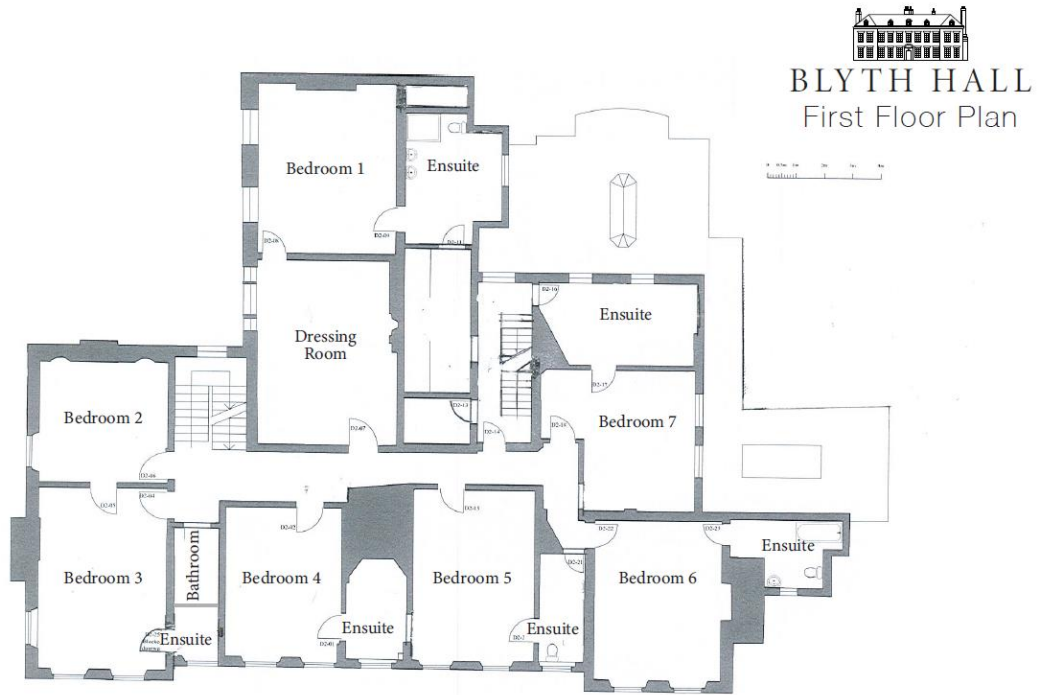

Ground Floor

Room Details

Room	Type	Facilities
14	Super king (Zip & Link)	<ul style="list-style-type: none"> • Super king bed or two single beds • Disabled access • Wet room

First Floor

Room Details

Room	Type	Facilities
1	Bridal Suite	<ul style="list-style-type: none"> Emperor four post bed Ensuite bath and shower Adjoining Living Room/Bridal preparation room
2	Twin room	<ul style="list-style-type: none"> Two single beds Shower facilities nearby
3	Super king	<ul style="list-style-type: none"> Super king with canopy Ensuite shower Lockable door between bedroom 2&3
4	Super king	<ul style="list-style-type: none"> Large four post bed Ensuite shower
5	Super King (Zip & Link)	<ul style="list-style-type: none"> Super King bed or two single beds Ensuite Shower
6	Twin	<ul style="list-style-type: none"> Two single beds Ensuite shower
7	Super king	<ul style="list-style-type: none"> Super king bed Ensuite bath and shower

Second Floor

Room Details

Room	Type	Facilities
8	Super King	<ul style="list-style-type: none"> • Super King bed • Shower facilities nearby
9	Super King (Zip & Link)	<ul style="list-style-type: none"> • Super King bed or two single beds • Shower facilities nearby
10	Super king	<ul style="list-style-type: none"> • Super king bed • Ensuite shower
11	Family Room	<ul style="list-style-type: none"> • Super king bed or two single beds • Two single beds • Sofa bed for two • Ensuite facilities
12	Super King (Zip & Link)	<ul style="list-style-type: none"> • Super King bed or two single beds • Ensuite shower