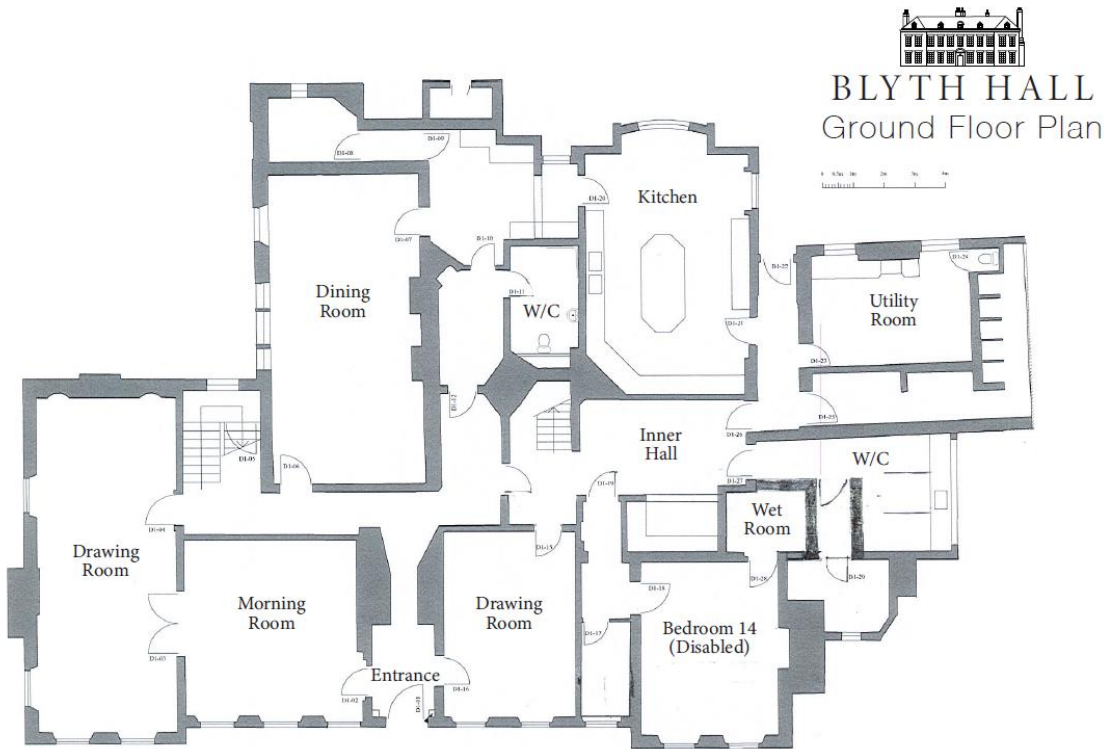

Ground Floor

Room Details

Room	Type	Facilities
14	Super king (Zip & Link)	<ul style="list-style-type: none"> • Super king bed or two single beds • Disabled access • Wet room

First Floor

Room Details

Room	Type	Facilities
1	Bridal Suite	<ul style="list-style-type: none"> Emperor four post bed Ensuite bath and shower Adjoining Living Room/Bridal preparation room
2	Twin room	<ul style="list-style-type: none"> Two single beds Shower facilities nearby
3	Super king	<ul style="list-style-type: none"> Super king with canopy Ensuite shower Lockable door between bedroom 2&3
4	Super king	<ul style="list-style-type: none"> Large four post bed Ensuite shower
5	Super King (Zip & Link)	<ul style="list-style-type: none"> Super King bed or two single beds Ensuite Shower
6	Twin	<ul style="list-style-type: none"> Two single beds Ensuite shower
7	Super king	<ul style="list-style-type: none"> Super king bed Ensuite bath and shower

Second Floor

Room Details

Room	Type	Facilities
8	Super King	<ul style="list-style-type: none"> • Super King bed • Shower facilities nearby
9	Super King (Zip & Link)	<ul style="list-style-type: none"> • Super King bed or two single beds • Shower facilities nearby
10	Super king	<ul style="list-style-type: none"> • Super king bed • Ensuite shower
11	Family Room	<ul style="list-style-type: none"> • Super king bed or two single beds • Two single beds • Sofa bed for two • Ensuite facilities
12	Super King (Zip & Link)	<ul style="list-style-type: none"> • Super King bed or two single beds • Ensuite shower