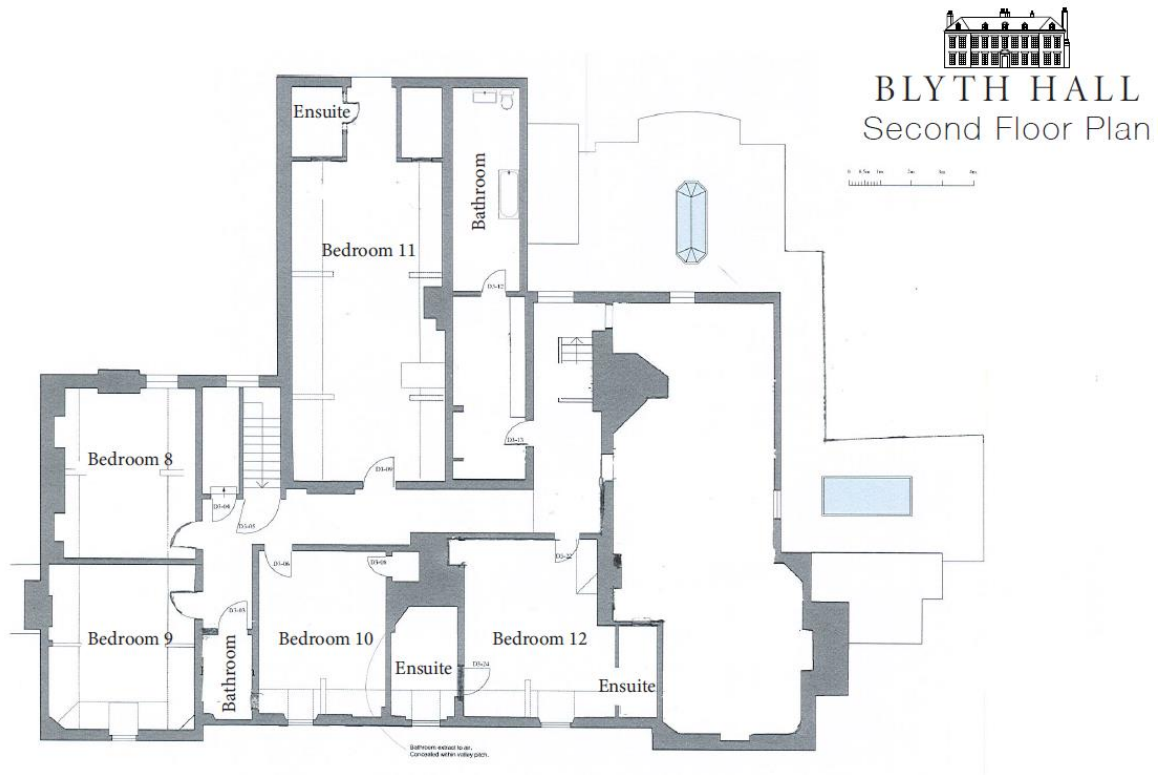

Ground Floor

Room Details

Room	Type	Facilities
14	Super king (Zip & Link)	<ul style="list-style-type: none"> • Super king bed or two single beds • Disabled access • Wet room

First Floor

Room Details

Room	Type	Facilities
1	Bridal Suite	<ul style="list-style-type: none"> Emperor four post bed Ensuite bath and shower Adjoining Living Room/Bridal preparation room
2	Twin room	<ul style="list-style-type: none"> Two single beds Shower facilities nearby
3	Super king	<ul style="list-style-type: none"> Super king with canopy Ensuite shower Lockable door between bedroom 2&3
4	Super king	<ul style="list-style-type: none"> Large four post bed Ensuite shower
5	Super King (Zip & Link)	<ul style="list-style-type: none"> Super King bed or two single beds Ensuite Shower
6	Twin	<ul style="list-style-type: none"> Two single beds Ensuite shower
7	Super king	<ul style="list-style-type: none"> Super king bed Ensuite bath and shower

Second Floor

Room Details

Room	Type	Facilities
8	Super King	<ul style="list-style-type: none"> • Super King bed • Shower facilities nearby
9	Super King (Zip & Link)	<ul style="list-style-type: none"> • Super King bed or two single beds • Shower facilities nearby
10	Super king	<ul style="list-style-type: none"> • Super king bed • Ensuite shower
11	Family Room	<ul style="list-style-type: none"> • Super king bed or two single beds • Two single beds • Sofa bed for two • Ensuite facilities
12	Super King (Zip & Link)	<ul style="list-style-type: none"> • Super King bed or two single beds • Ensuite shower