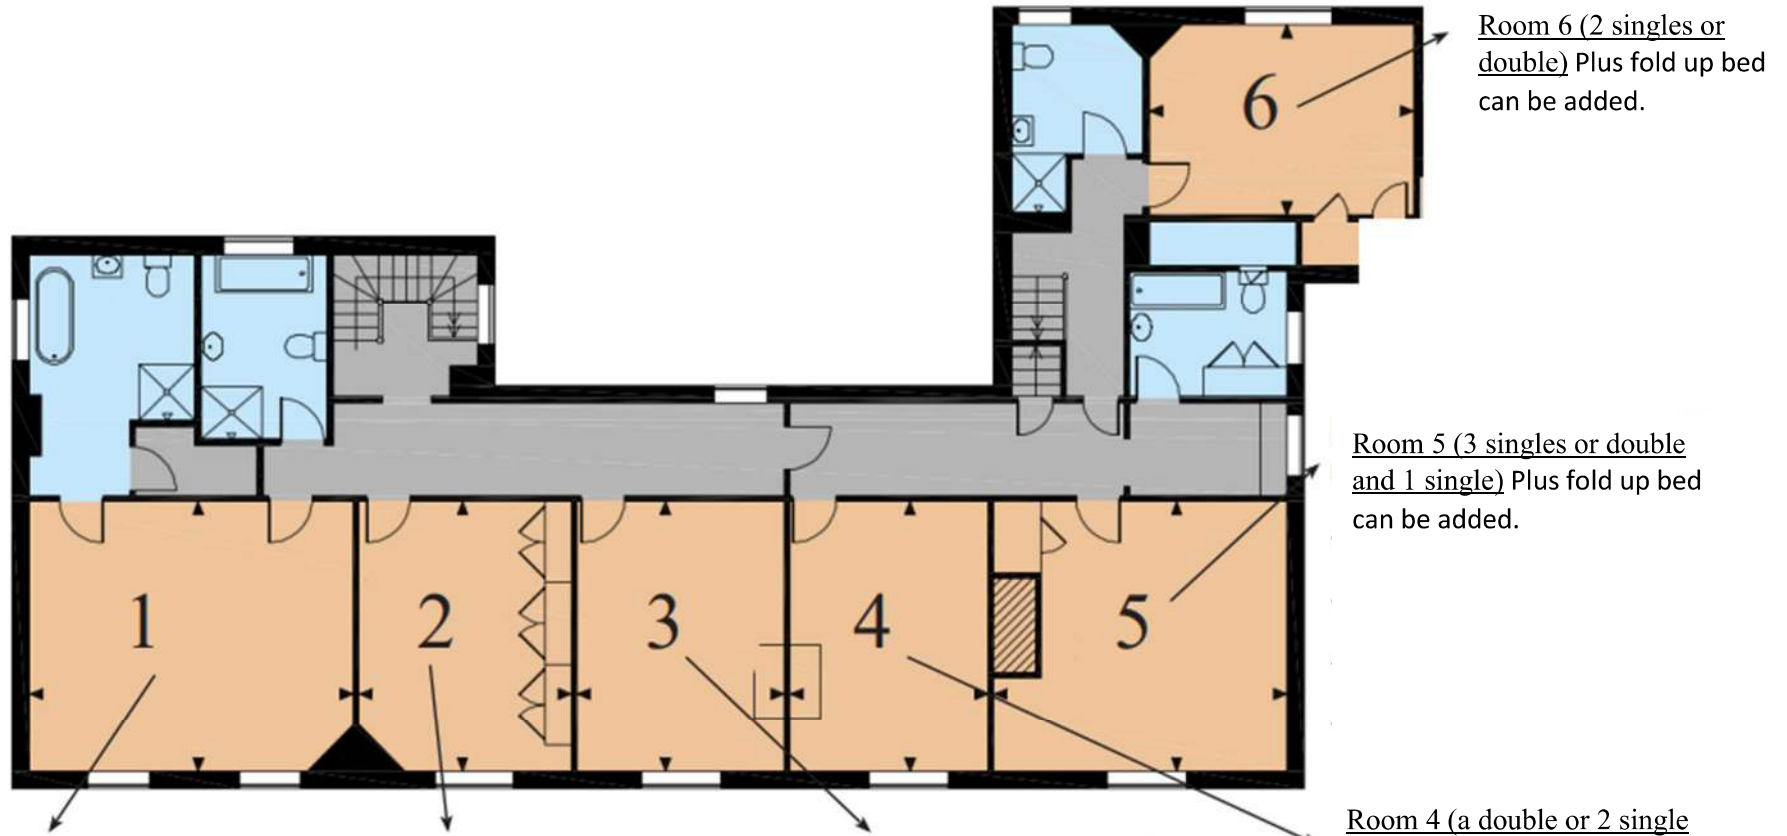

First Floor - Solton Manor

The Manor House sleeps 21 guests plus 3 additional fold up single beds can be added.

Room 1 Bridal Suite (Double 4 Poster Bed) Plus fold up bed can be added.

Room 2 (a double or 2 single beds)

Room 3 (a double or 2 single beds)

Room 4 (a double or 2 single beds)

Room 5 (3 singles or double and 1 single) Plus fold up bed can be added.

Room 6 (2 singles or double) Plus fold up bed can be added.

Second Floor - Solton Manor