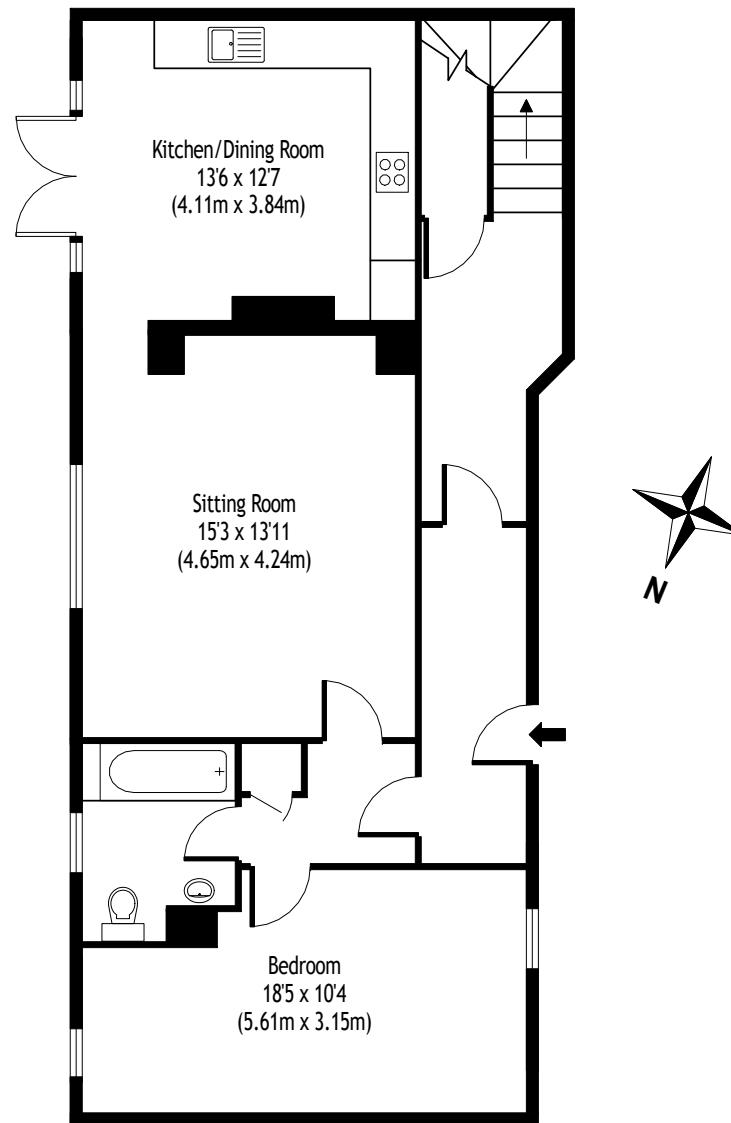

Gresham Hall, Gresham
Approx. Gross Internal Floor Area - 4772 Sq ft / 443 Sq M

For identification purposes only. Not to scale.
Copyright © fullaspect.co.uk 2015
Produced for Irelands

Apartment 1, Gresham Hall, Gresham
Approx. Gross Internal Floor Area - 864 Sq ft / 80 Sq M

Ground Floor

For identification purposes only. Not to scale.
Copyright © fullaspect.co.uk 2015
Produced for Irelands

Apartment 2, Gresham Hall, Gresham
Approx. Gross Internal Floor Area - 1190 Sq ft / 111 Sq M

First Floor

For identification purposes only. Not to scale.
Copyright © fullaspect.co.uk 2015
Produced for Irelands

Apartment 3, Gresham Hall, Gresham
Approx. Gross Internal Floor Area - 1218 Sq ft / 113 Sq M