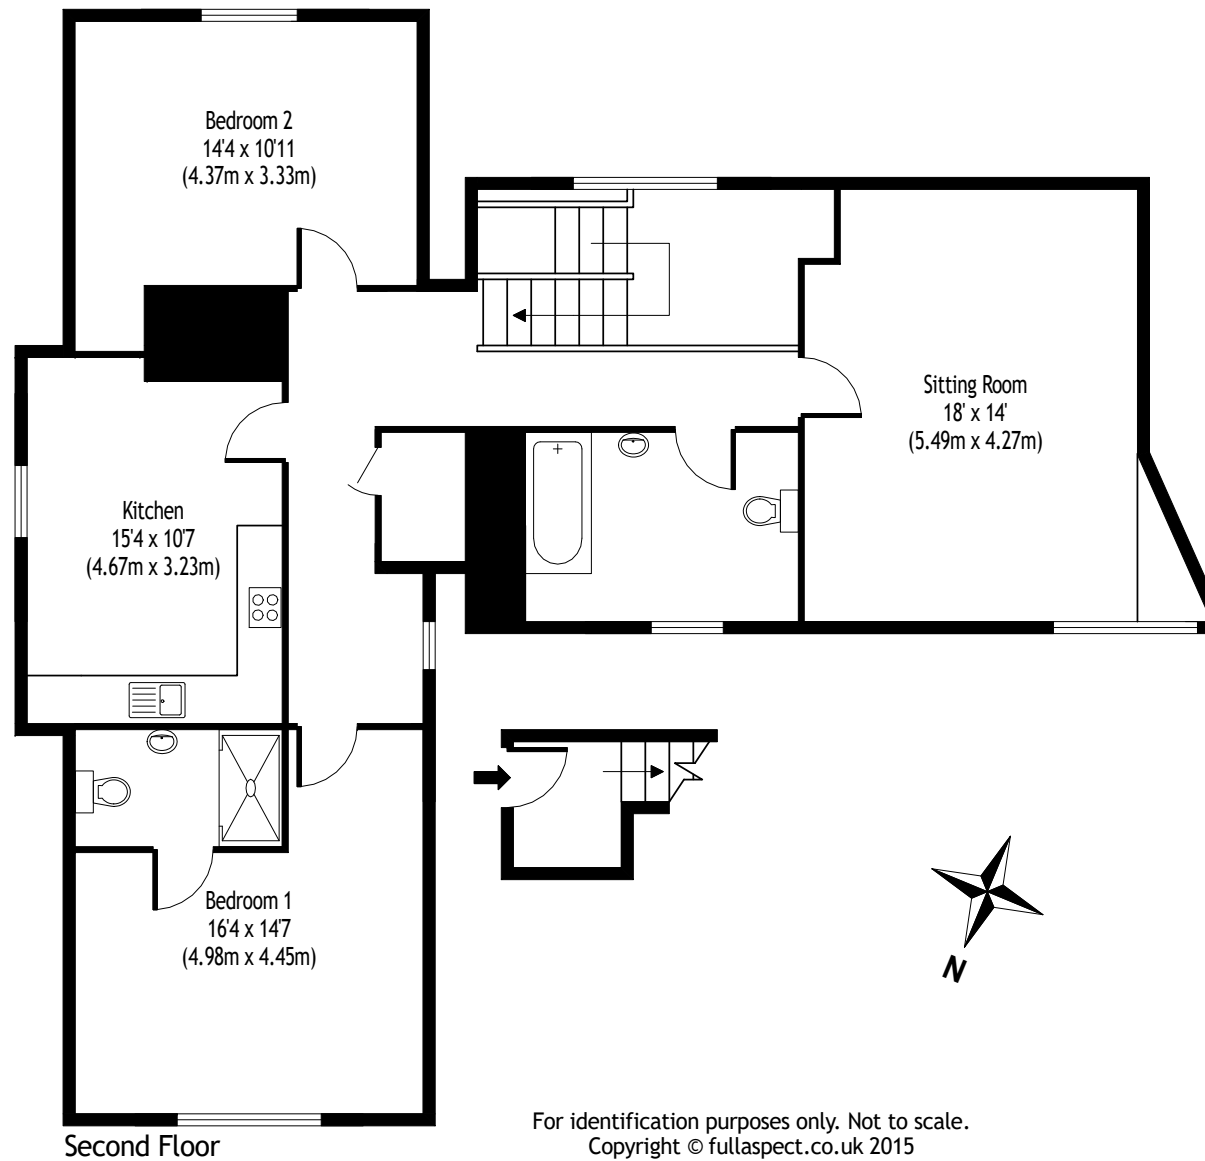

Gresham Hall, Gresham
Approx. Gross Internal Floor Area - 4772 Sq ft / 443 Sq M

For identification purposes only. Not to scale.
Copyright © fullaspect.co.uk 2015
Produced for Irelands

Apartment 1, Gresham Hall, Gresham
Approx. Gross Internal Floor Area - 864 Sq ft / 80 Sq M

Ground Floor

For identification purposes only. Not to scale.
Copyright © fullaspect.co.uk 2015
Produced for Irelands

Apartment 2, Gresham Hall, Gresham
Approx. Gross Internal Floor Area - 1190 Sq ft / 111 Sq M

First Floor

For identification purposes only. Not to scale.
Copyright © fullaspect.co.uk 2015
Produced for Irelands

Apartment 3, Gresham Hall, Gresham
Approx. Gross Internal Floor Area - 1218 Sq ft / 113 Sq M