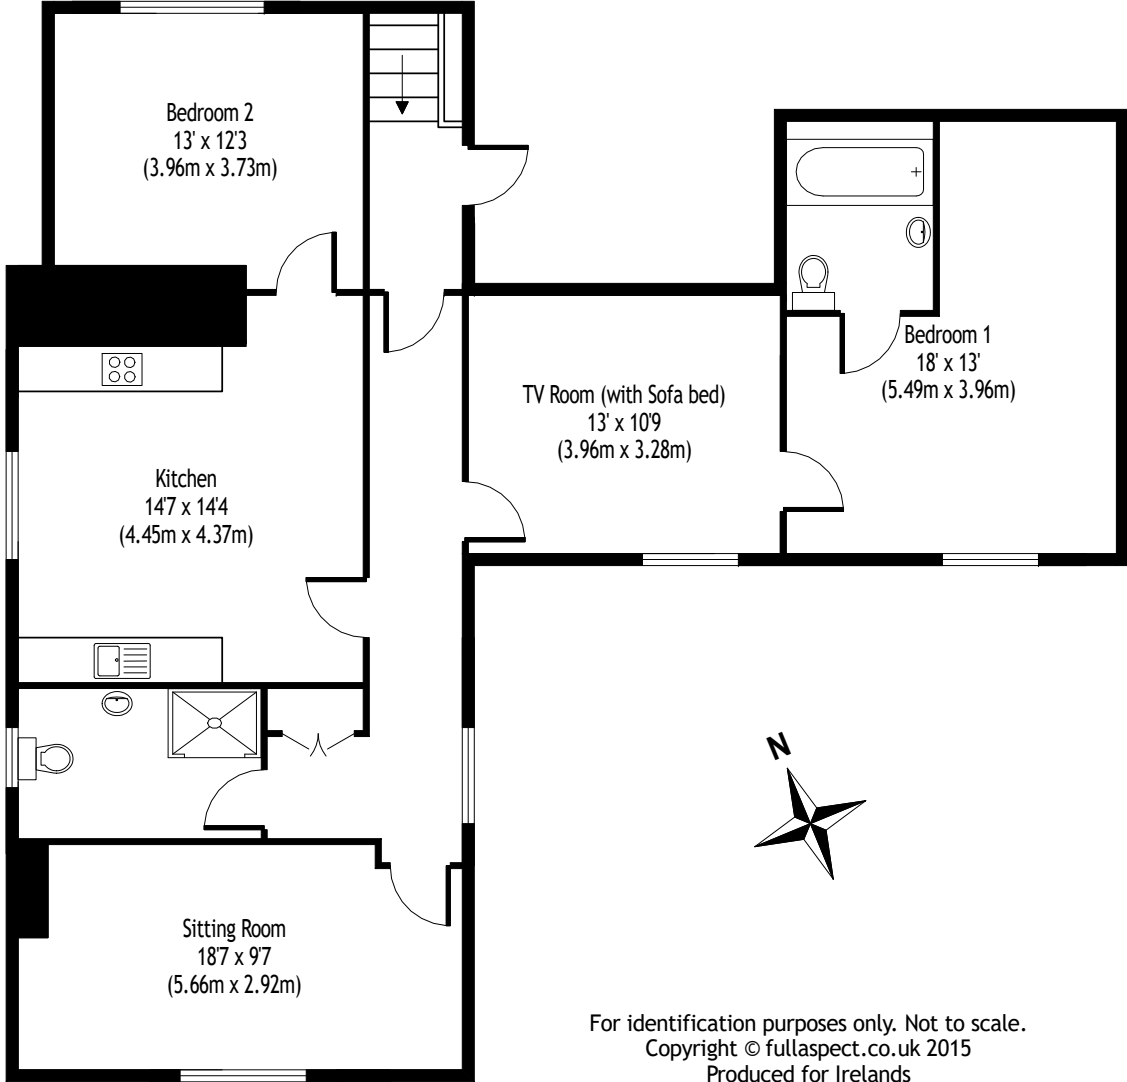

Gresham Hall, Gresham
Approx. Gross Internal Floor Area - 4772 Sq ft / 443 Sq M

For identification purposes only. Not to scale.
Copyright © fullaspect.co.uk 2015
Produced for Irelands

Apartment 1, Gresham Hall, Gresham
Approx. Gross Internal Floor Area - 864 Sq ft / 80 Sq M

Ground Floor

For identification purposes only. Not to scale.
Copyright © fullaspect.co.uk 2015
Produced for Irelands

Apartment 2, Gresham Hall, Gresham
Approx. Gross Internal Floor Area - 1190 Sq ft / 111 Sq M

First Floor

For identification purposes only. Not to scale.
Copyright © fullaspect.co.uk 2015
Produced for Irelands

Apartment 3, Gresham Hall, Gresham
Approx. Gross Internal Floor Area - 1218 Sq ft / 113 Sq M