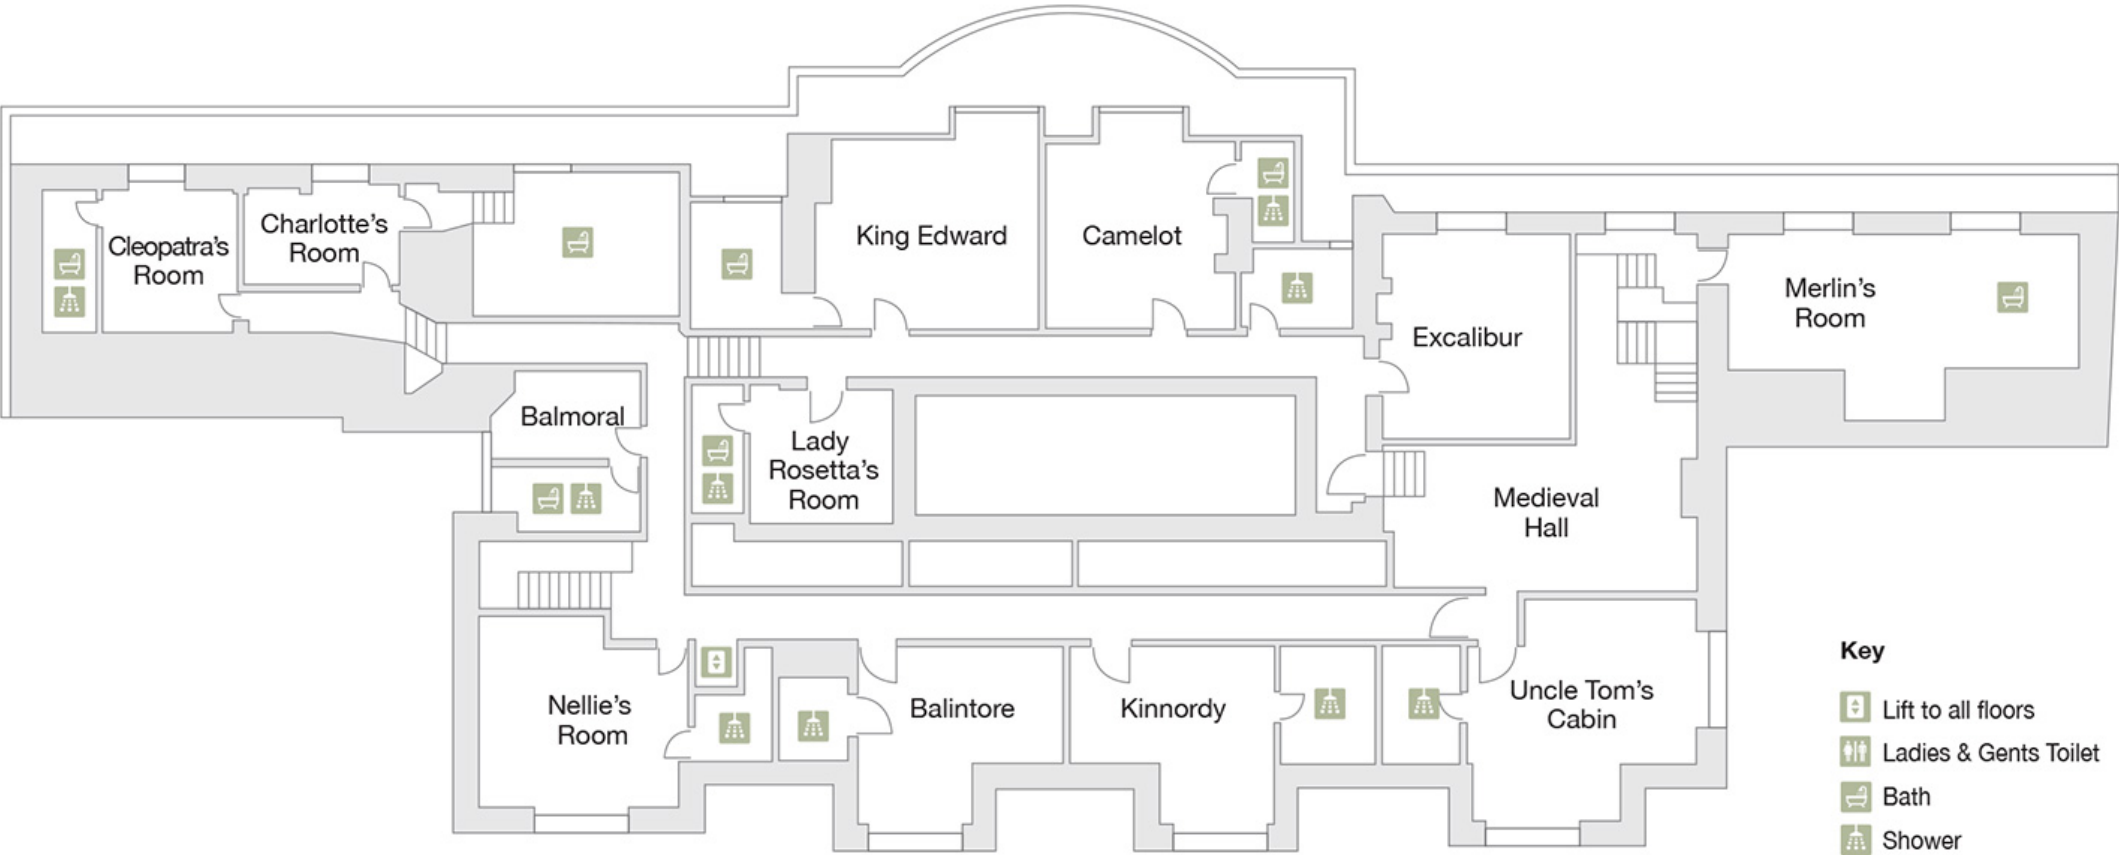

North Cadbury Court Ground Floor

North Cadbury Court

First Floor

Key

-  Lift to all floors
-  Ladies & Gents Toilet
-  Bath
-  Shower
-  Disabled Access

North Cadbury Court

Second Floor

- Key**
-  Lift to all floors
 -  Ladies & Gents Toilet
 -  Bath
 -  Shower