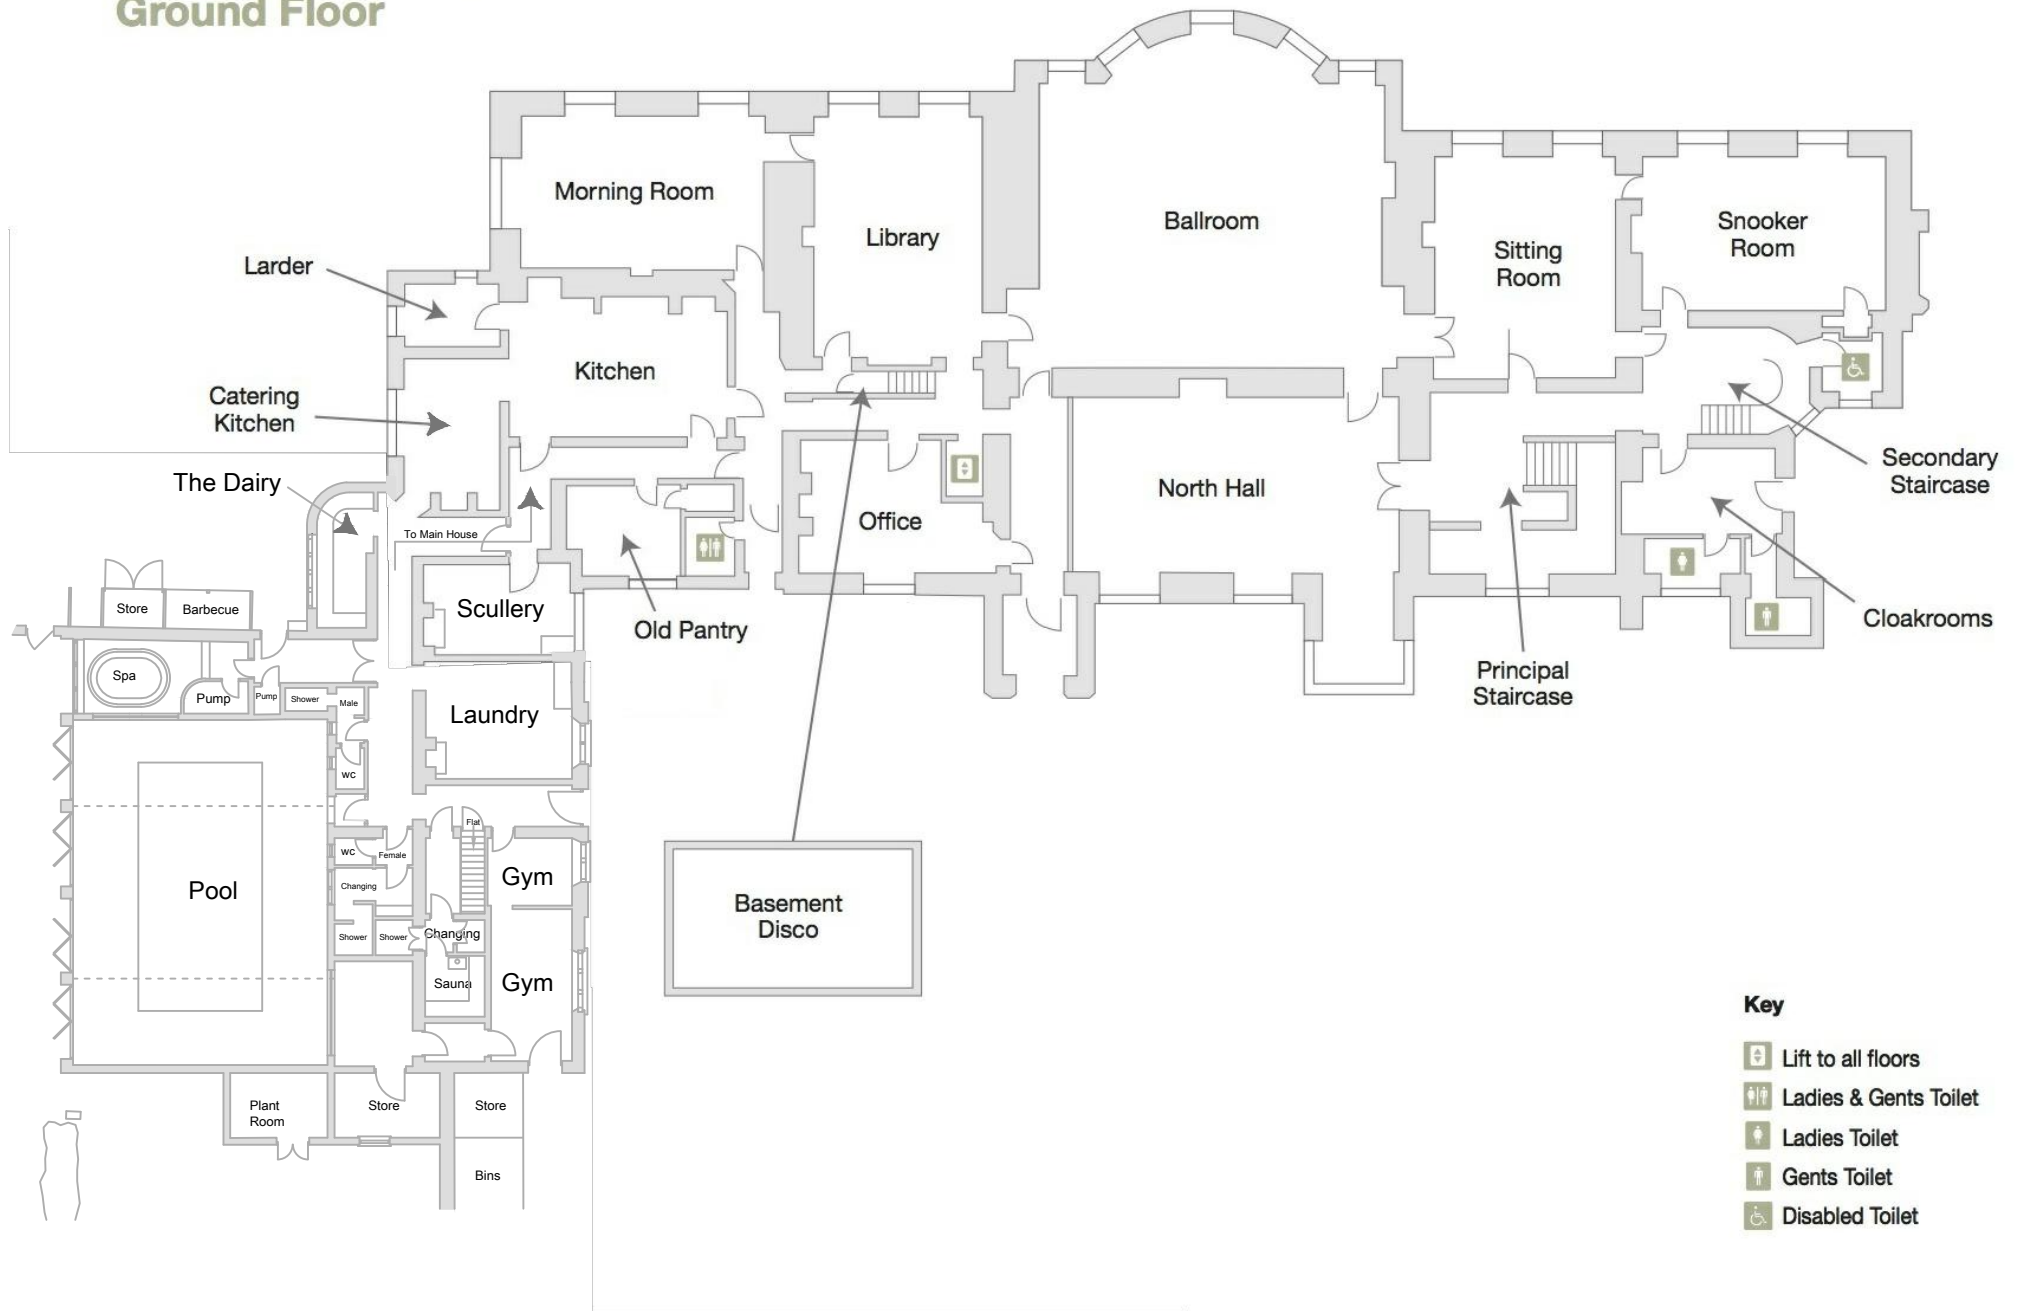

North Cadbury Court Ground Floor

North Cadbury Court

First Floor

Key

-  Lift to all floors
-  Ladies & Gents Toilet
-  Bath
-  Shower
-  Disabled Access

North Cadbury Court

Second Floor

- Key**
-  Lift to all floors
 -  Ladies & Gents Toilet
 -  Bath
 -  Shower