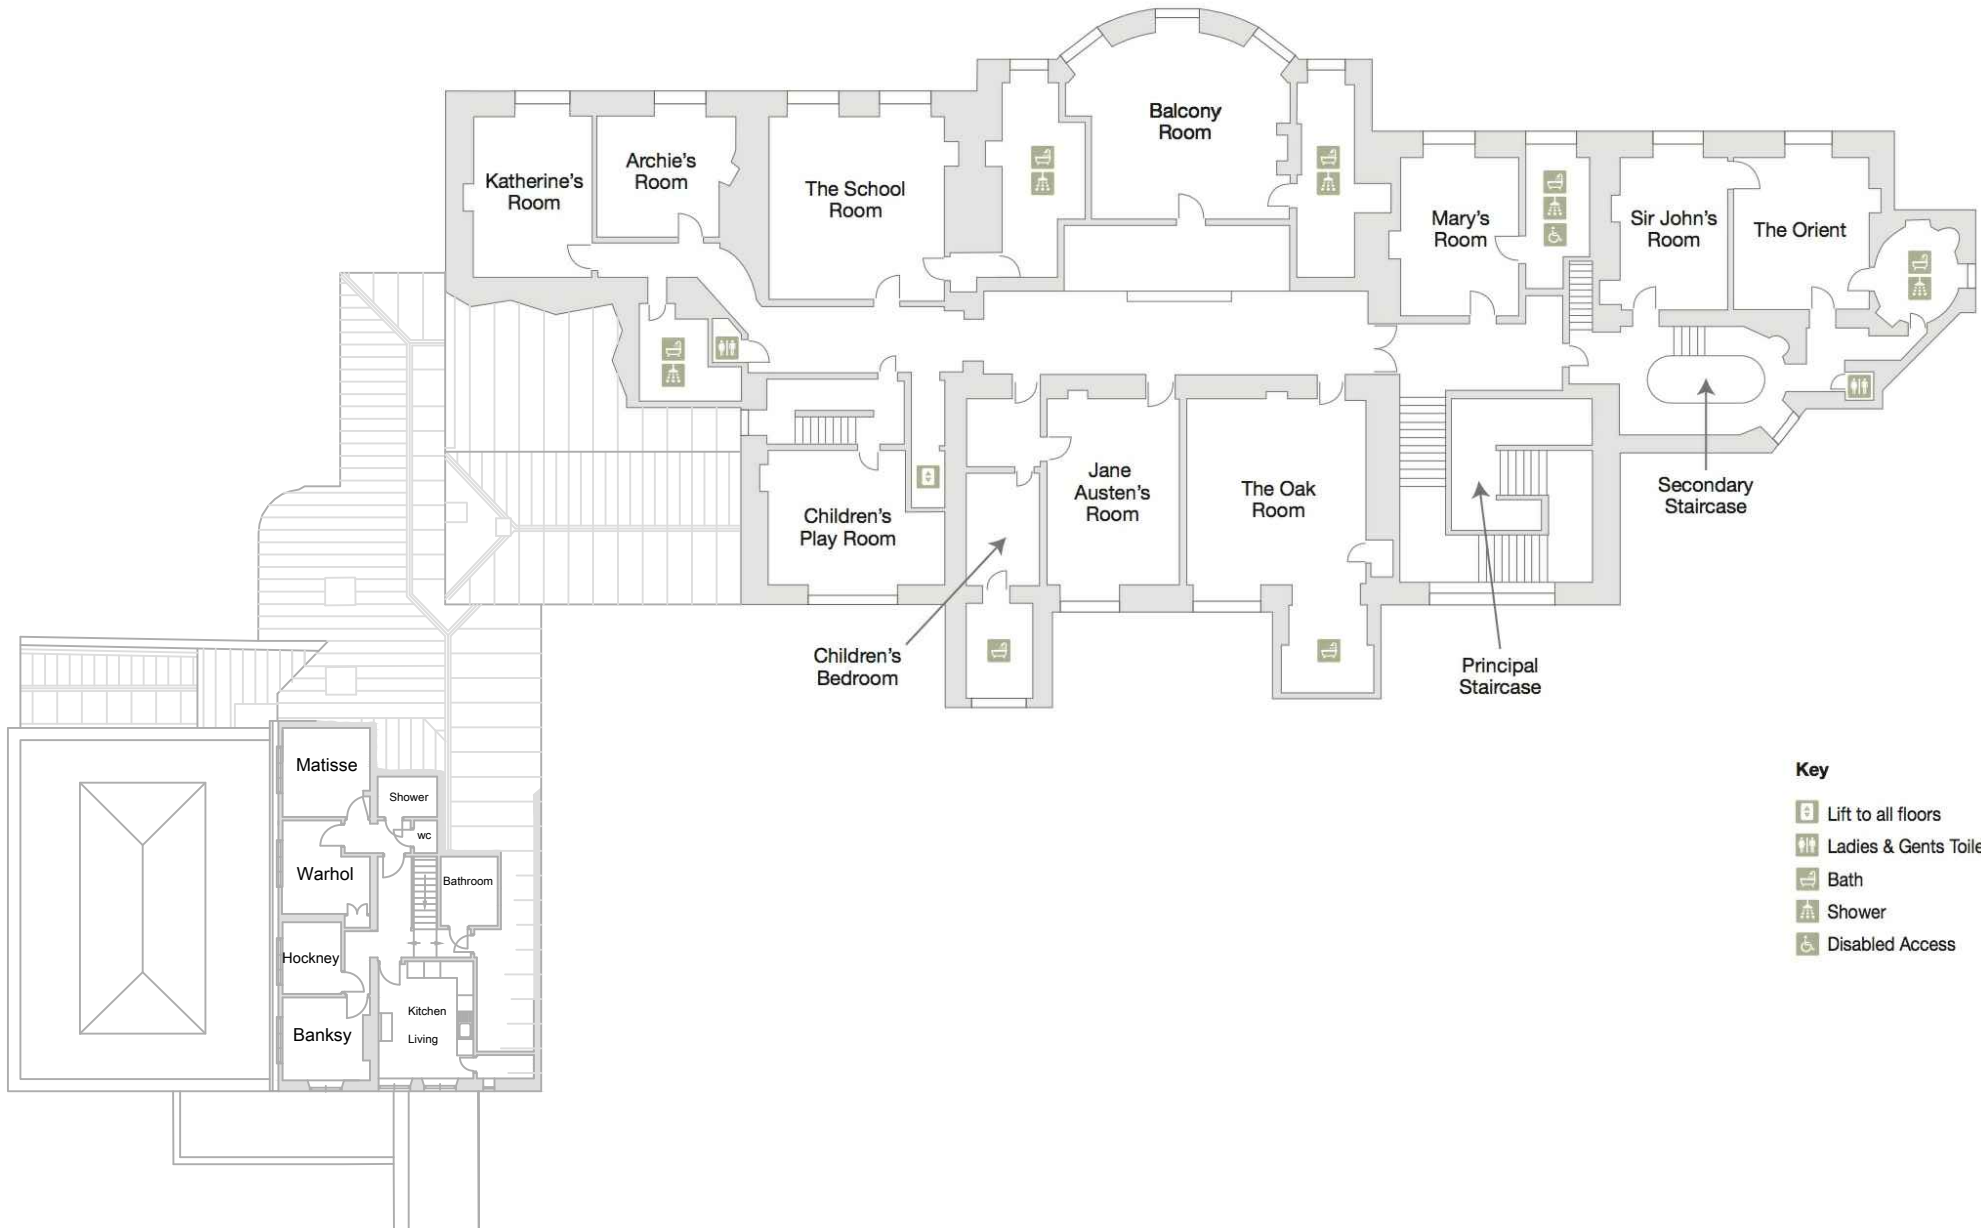

North Cadbury Court Ground Floor

North Cadbury Court

First Floor

Key

-  Lift to all floors
-  Ladies & Gents Toilet
-  Bath
-  Shower
-  Disabled Access

North Cadbury Court

Second Floor

- Key**
-  Lift to all floors
 -  Ladies & Gents Toilet
 -  Bath
 -  Shower